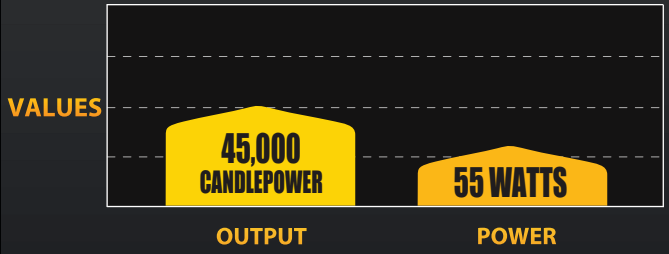

KC HiLITES

APOLLO PRO 5" DRIVING

PHOTOMETRICS

PERFORMANCE

5" APOLLO PRO DRIVING **55 Watt**

FEATURES

- 55-Watt Halogen Bulb
- 45,000 Candlpower
- Tough 5" Diameter Black Polymax Housing with Built-In Protective Stone Guard
- Computer Designed Polished Reflector
- Optical Quality Glass Lens
- Flat, Space Efficient Profile
- Two Axis Mount for Easy & Accurate Aiming
- Pair Packs Include Pre-Terminated Relay Wiring Harness with Waterproof Connectors
- For Off-Road Use Only

DIMENSIONS

#451 - Driving

KC APOLLO PRO 5 INCH DRIVING BEAM

Pair Pack	Single Light	Beam	Beam	Beam	Beam	Beam	Beam	Beam
Part #	Part #	Type/Color	Finish	Watts	Candlepower	Width	Height	Depth
451	1451	Driving - Clear	Black	55	45,000	4.875"	5.50"	3.375"