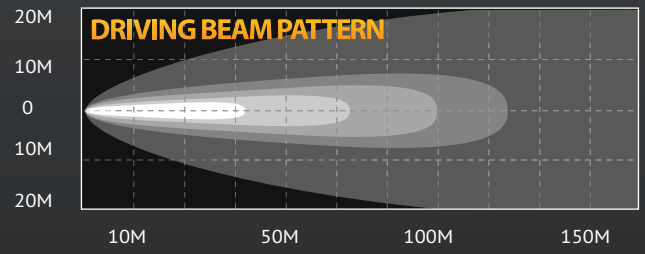

KC HiLITES

APOLLO PRO 5" DRIVING

PHOTOMETRICS

PERFORMANCE

5" APOLLO PRO DRIVING **55 Watt**

FEATURES

- 55-Watt Halogen Bulb
- 45,000 Candlpower
- Tough 5" Diameter Black Polymax Housing with Built-In Protective Stone Guard
- Computer Designed Polished Reflector
- Optical Quality Glass Lens
- Flat, Space Efficient Profile
- Two Axis Mount for Easy & Accurate Aiming
- Pair Packs Include Pre-Terminated Relay Wiring Harness with Waterproof Connectors
- For Off-Road Use Only

DIMENSIONS

#451 - Driving

KC APOLLO PRO 5 INCH DRIVING BEAM

Pair Pack	Single Light	Beam	Beam	Beam	Beam	Beam	Beam	Beam
Part #	Part #	Type/Color	Finish	Watts	Candlepower	Width	Height	Depth
451	1451	Driving - Clear	Black	55	45,000	4.875"	5.50"	3.375"