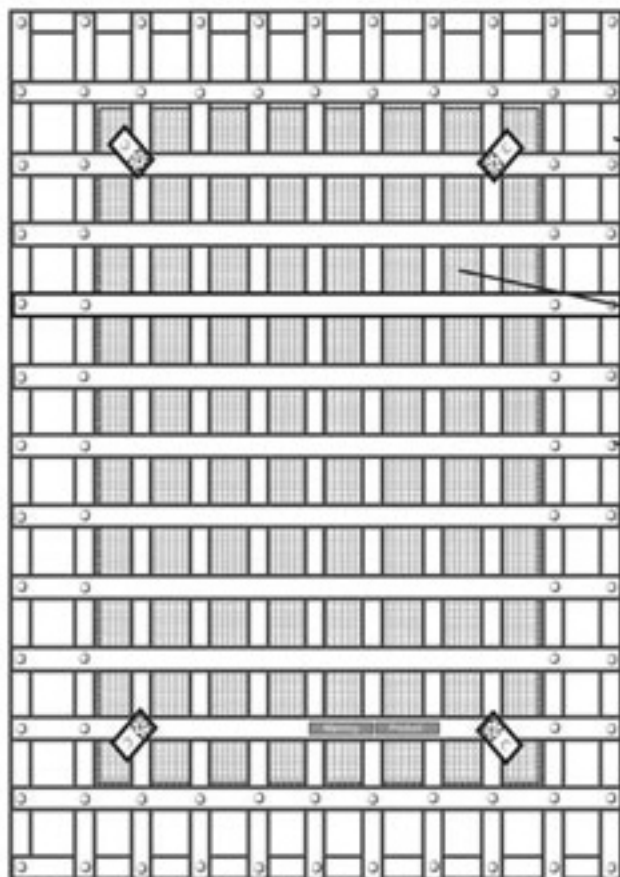

| | Small | Medium | Large | XLarge | XXLarge |
|------------------|------------|------------|-------------|-------------|---------------|
| Truck or Trailer | 5' Bed | 6' Bed | 8' Bed | 10' Bed | 10' Bed |
| Dimensions | 4.75' x 6' | 6.75' x 8' | 8.75' x 10' | 10' x 12' | 10.5' x 18.5' |
| Mesh Tarp | 49" x 65" | 73" x 89" | 97" x 113" | 112" x 137" | 113" x 208" |
| Grommets | 60 | 86 | 110 | 136 | 180 |
| Product Code | SGN-100 | MGN-100 | LGN-100 | XGN-100 | XXG-100 |

PRODUCT FEATURES

Heavy-duty 1-1/2" webbing rated at 1,200 lbs per inch

Heavy-duty rip-stop mesh fabric rated at 278 lbs per inch

Triple layered reinforced edges

Multiple grommet anchoring points - adding straps increases net capacity