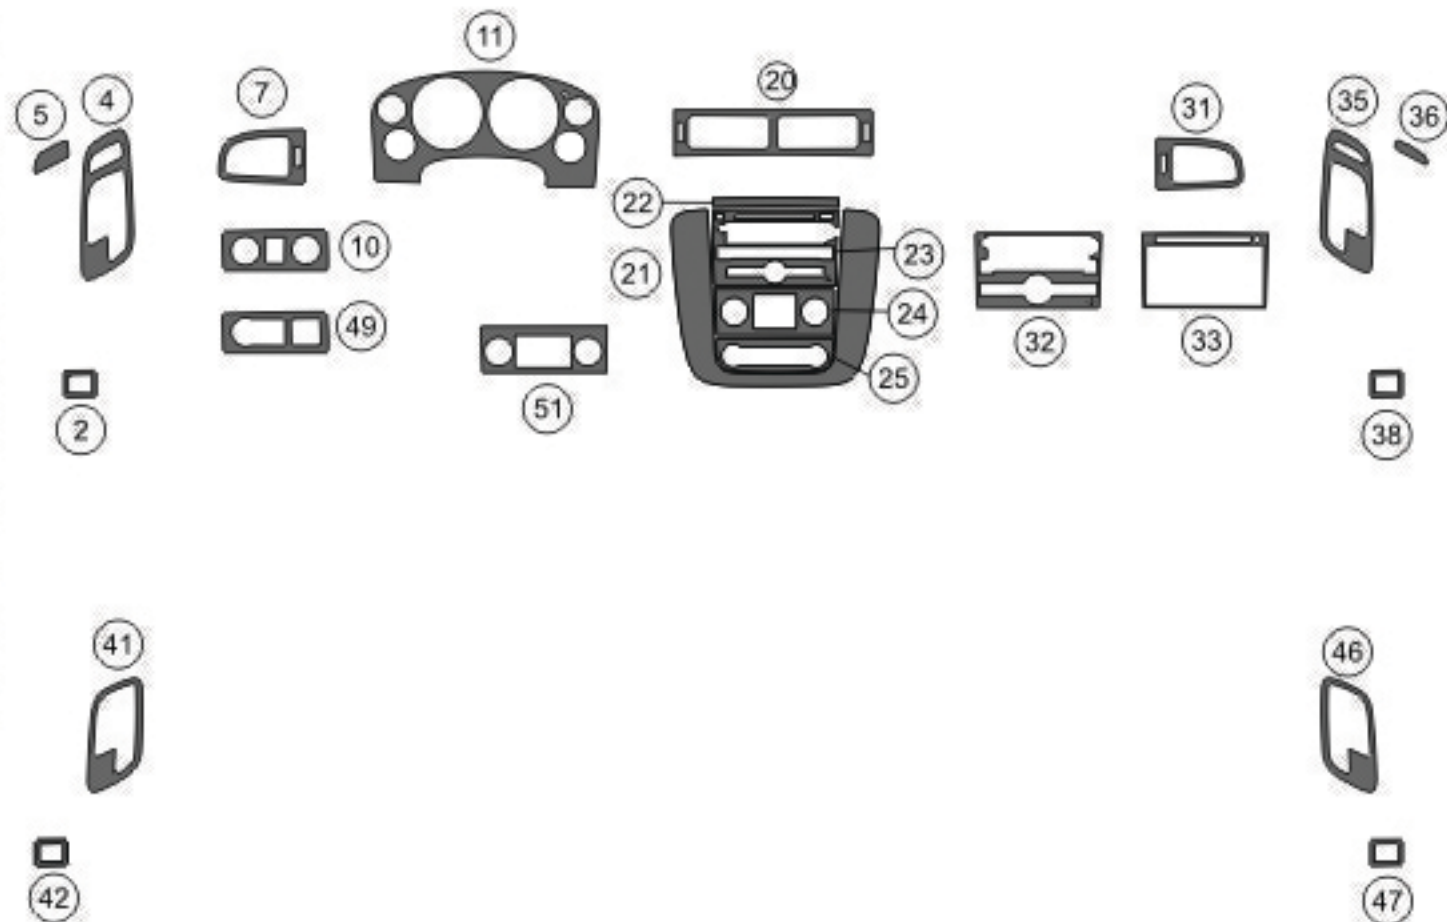

B&I PREMIUM DASH KIT (All parts included)

2. Driver DR switch
4. Driver DR handle
5. Plug
7. Driver vent
10. 4x4 switch
11. Speedo
20. Center vents
21. Radio, A/C surround
22. Above radio
23. Radio, DVD player
24. Digital A/C
25. 12V
26. Console
27. Cup holder
28. Arm rest
29. Arm rest latch
31. Pass. vent
32. Radio, CD player
33. Navigation system
35. Pass. DR handle
36. Plug
38. Pass. DR switch
41. Driver rear DR handle
42. Driver rear DR switch
46. Pass. rear DR handle
47. Pass. rear DR switch
49. 2WD switch
51. Manual A/C