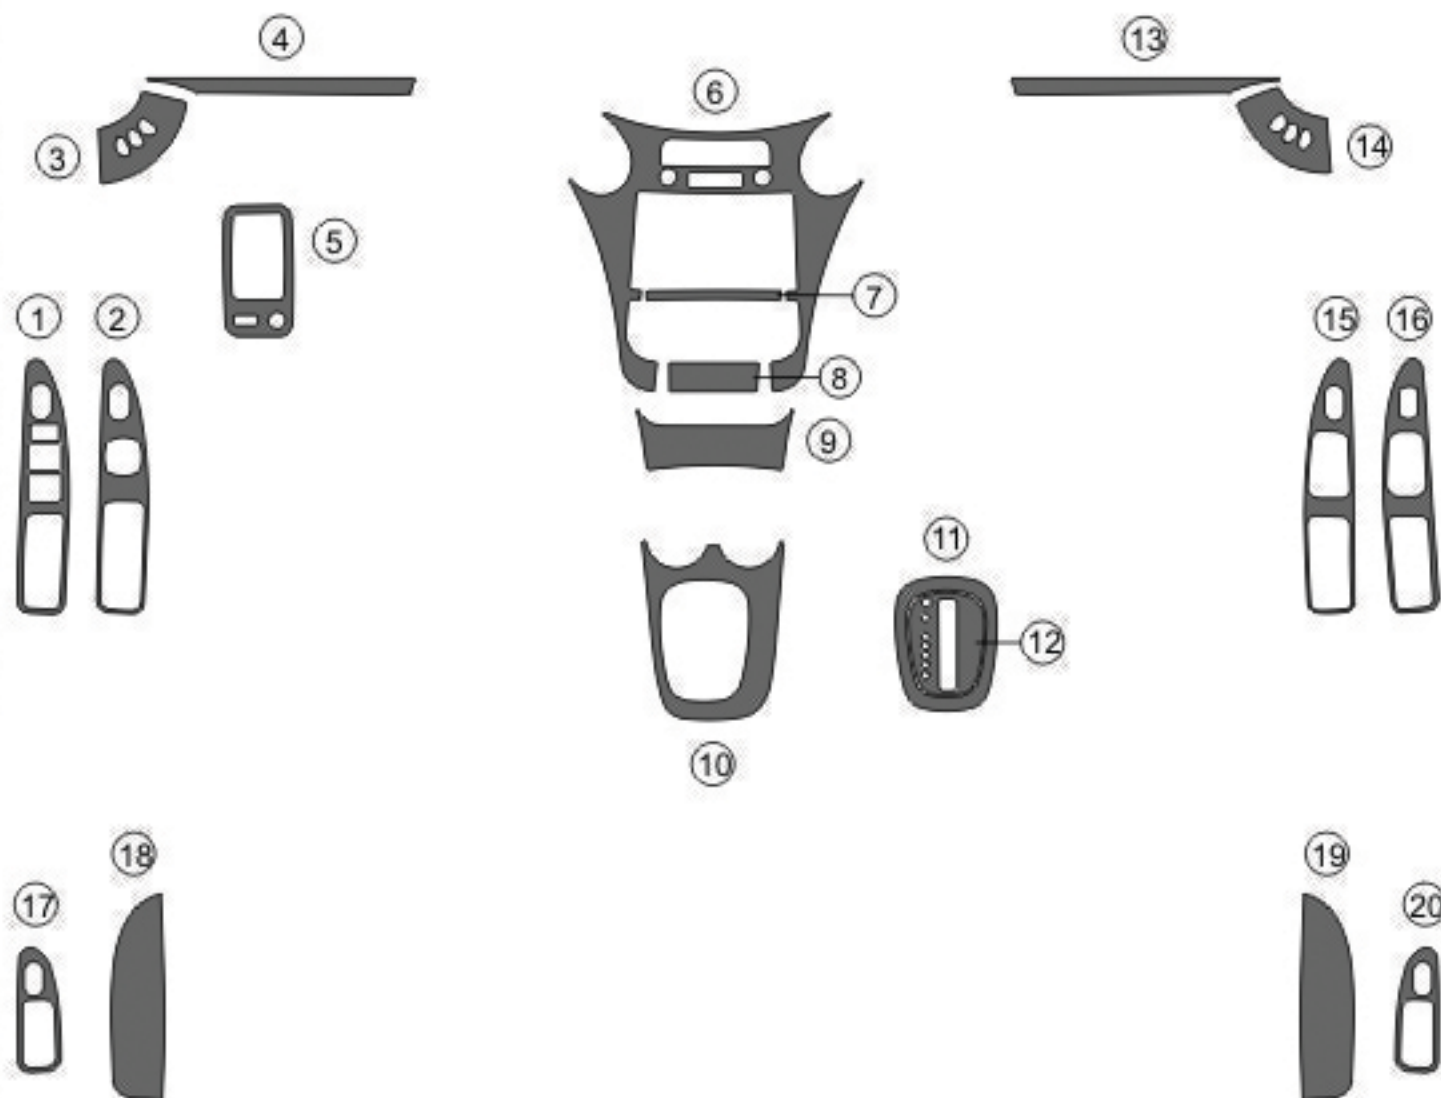

Saturn Ion

WD631A (20 pcs)

B&I PREMIUM DASH KIT (All parts included)

1401 AIR WING RD. SAN DIEGO, CALIFORNIA 92154 U.S.A

BITRIM.COM

1. Driver DR switch - 4 DR
2. Driver DR switch - 2 DR
3. Driver vent
4. Left of speed
5. Dim light, storage
6. Center vent, radio surround
7. Above AC
8. AC control surround
9. Below AC controls
10. Console - auto and manual
11. Auto shifter surround
12. Auto shifter insert
13. Right of speed
14. Pass. vent
15. Pass. DR switch - 2 DR
16. Pass. DR switch - 4 DR
17. Driver side, rear DR switch - 2 DR
18. Driver side, rear arm rest - 2 DR
19. Pass. side, rear arm rest - 2 DR
20. Pass. side, rear DR switch - 4 DR

⚠ Remove factory shifter surround to install #10 (then re-attach shifter surround)

Rev.2, Sep 19, 2012

B&I™
The Premium Choice Since 1986