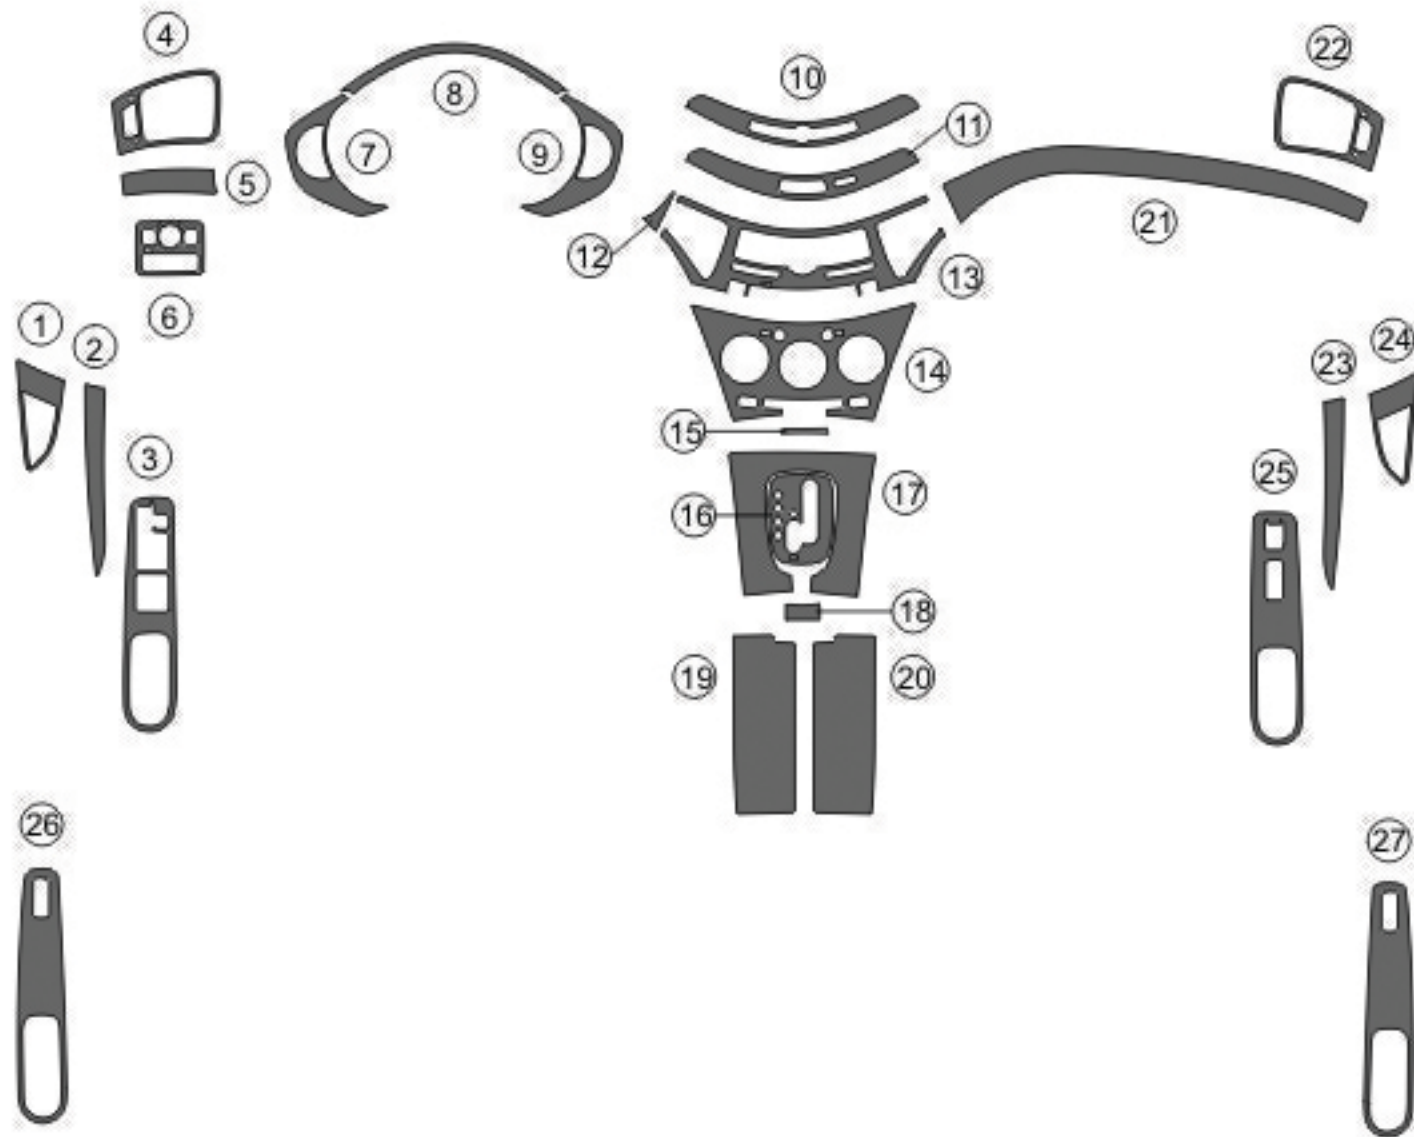

Subaru B9 Tribeca

WD628A (27 pcs)

B&I PREMIUM DASH KIT (All parts included)

1. Driver DR speaker
2. Driver DR panel
3. Driver DR switch
4. Driver vent
5. Left of steering wheel
6. Dim light
7. Speedo - left
8. Speedo
9. Speedo - right
10. Navigation
11. Clock
12. Right of steering wheel
13. Radio
- 14, 15. AC controls
16. Shifter insert
- 17, 18. Shifter surround
19. Cup holder
20. Cup holder
21. Above glove box
22. Pass. vent
23. Pass. DR panel
24. Pass. DR speaker
25. Pass. DR switch
26. Driver side, rear DR switch
27. Pass. side, rear DR switch

1401 AIR WING RD. SAN DIEGO, CALIFORNIA 92154 U.S.A.

BITRIM.COM

Remove factory shifter surround to install #17 and #18 (then re-attach shifter surround)

Rev.2, Sep 19, 2012

The Premium Choice Since 1986

B&I™