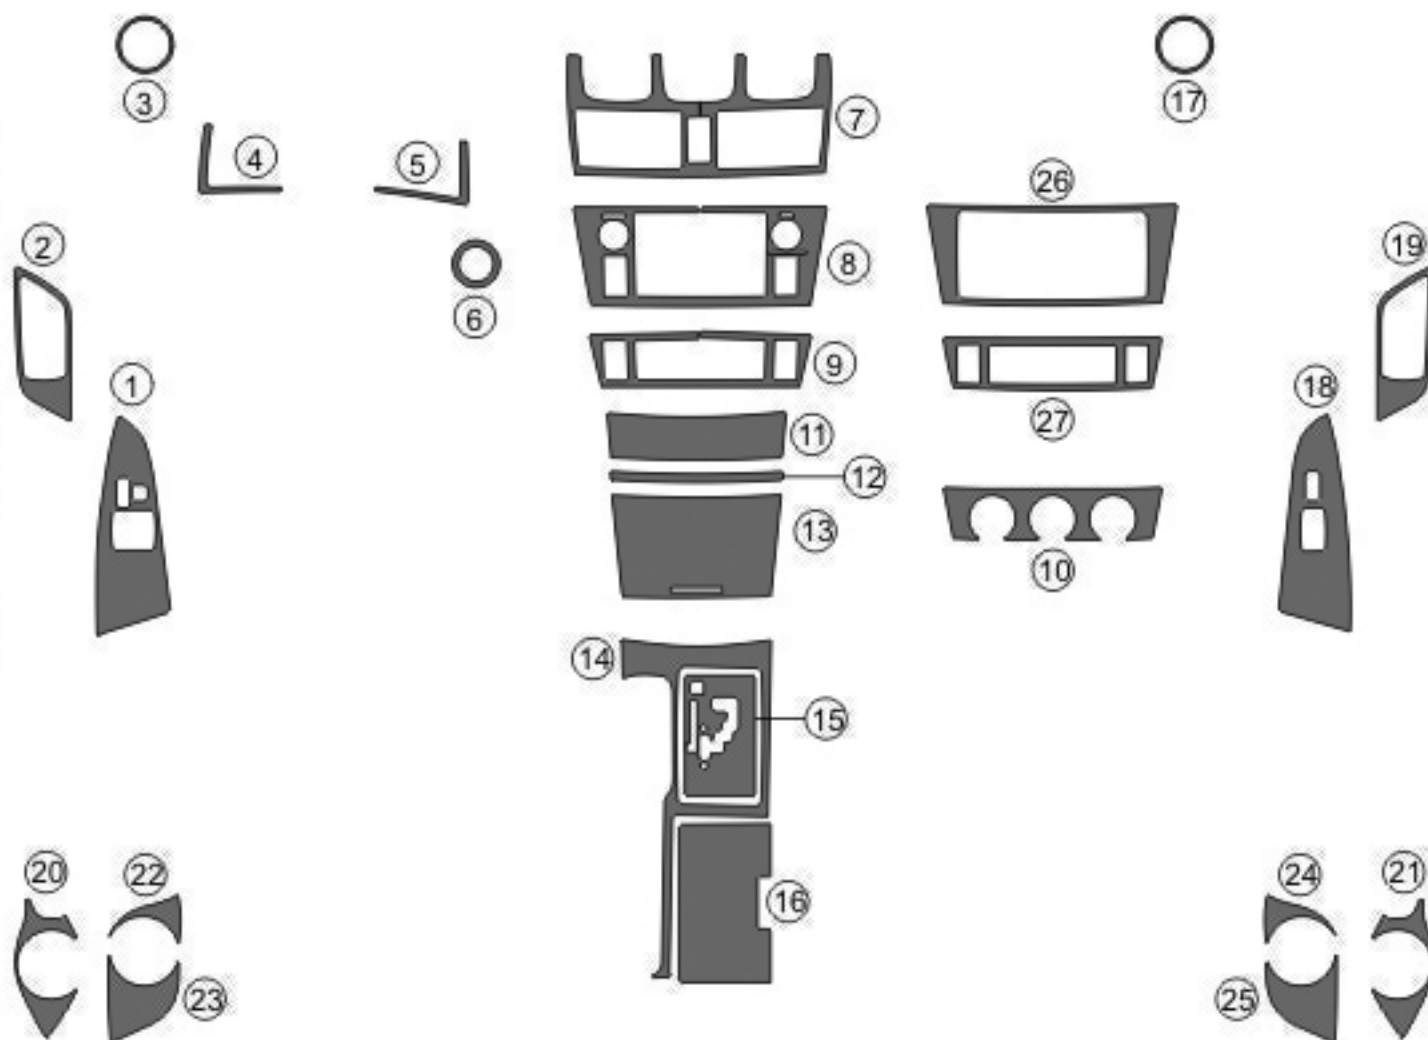

## WD533A (27 pcs)

B&I PREMIUM DASH KIT (All parts included)

1401 AIR WING RD. SAN DIEGO, CALIFORNIA 92154 U.S.A.

BITRIM.COM

1. Driver DR switch
2. Driver DR handle
3. Driver vent
4. Left of steering wheel
5. Right of steering wheel
6. Ignition switch
7. Center vents
8. Radio w/ CD and cassette player
9. Digital A/C
10. Manual A/C
11. Above storage w/o heated seats
12. Above storage with heated seats
13. Storage
14. Console
15. Shifter insert
16. Cup holder
17. Pass. vent
18. Pass. DR switch
19. Pass. DR handle
20. Driver side, rear cup holder 04-2005
21. Pass. side, rear cup holder 04-2005
- 22, 23. Driver side, rear cup holder 2006
- 24, 25. Passenger side, rear cup holder 2006
26. Navigation system
27. Digital A/C