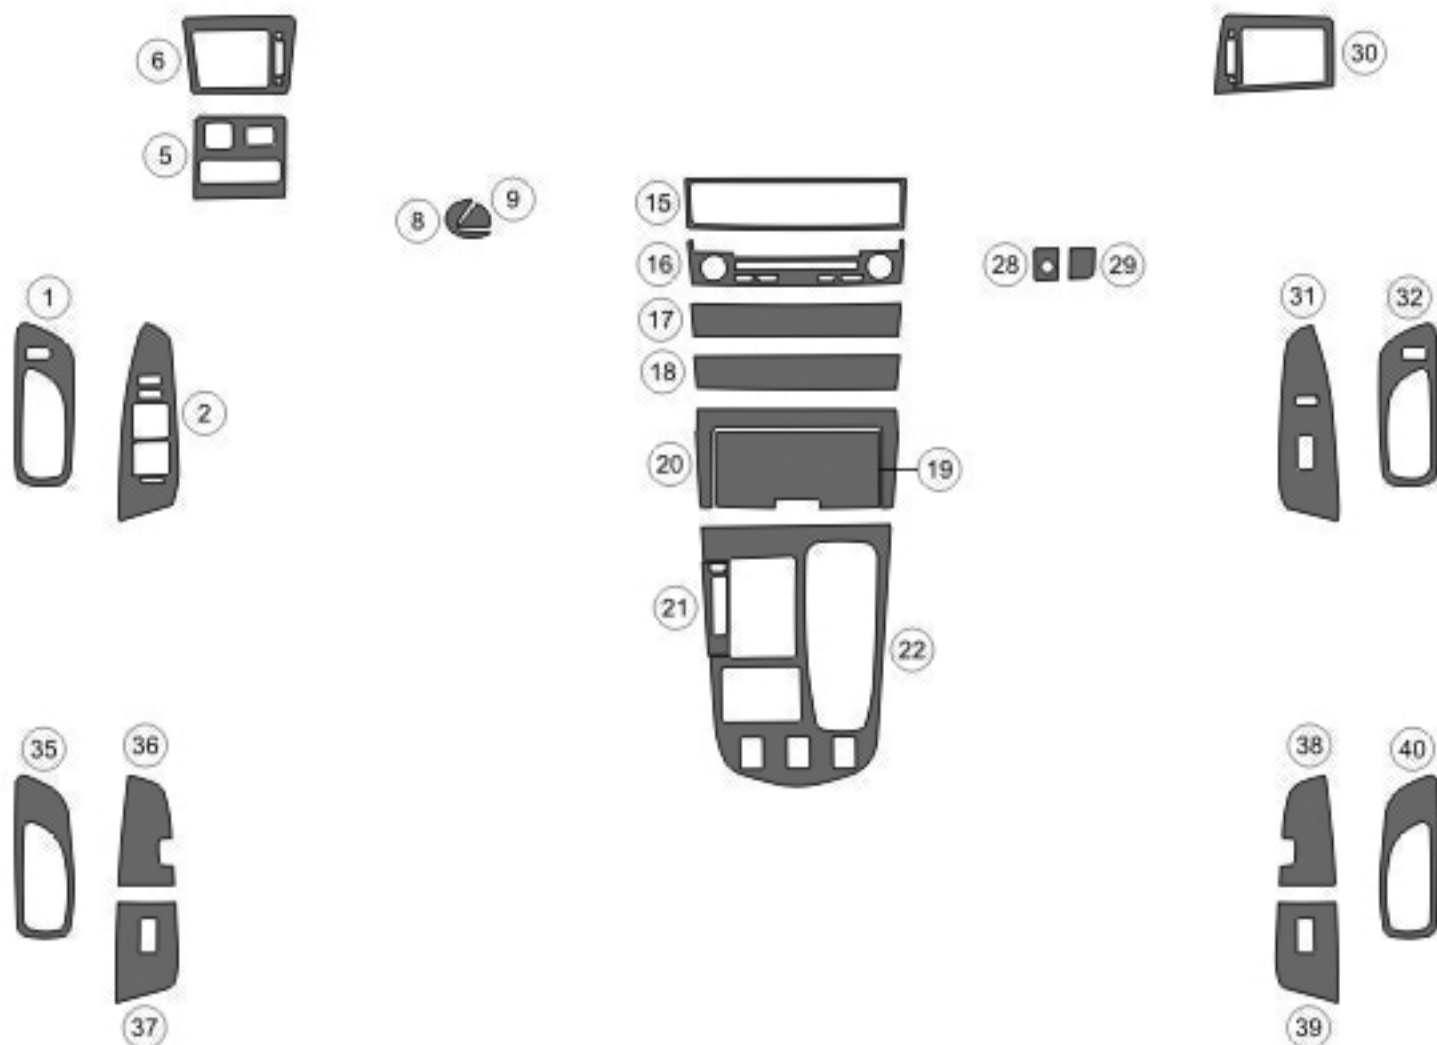

## B&I PREMIUM DASH KIT (All parts included)

1401 AIR WING RD. SAN DIEGO, CALIFORNIA 92154 U.S.A

BITRIM.COM

1. Driver DR pull
2. Driver DR switch
5. Dim light
6. Driver vent
8. Logo
9. Logo
15. A/C
16. Radio
17. Below radio
18. Below radio
19. Cup holder
20. Console
21. Shifter
22. Console
28. Glove box latch
29. Glove box latch
30. Pass. vent
31. Pass. DR switch
32. Pass. DR pull
35. Driver rear DR pull
36. Driver rear DR storage
37. Driver rear DR switch
38. Pass. rear DR storage
39. Pass. rear DR switch
40. Pass. rear DR pull