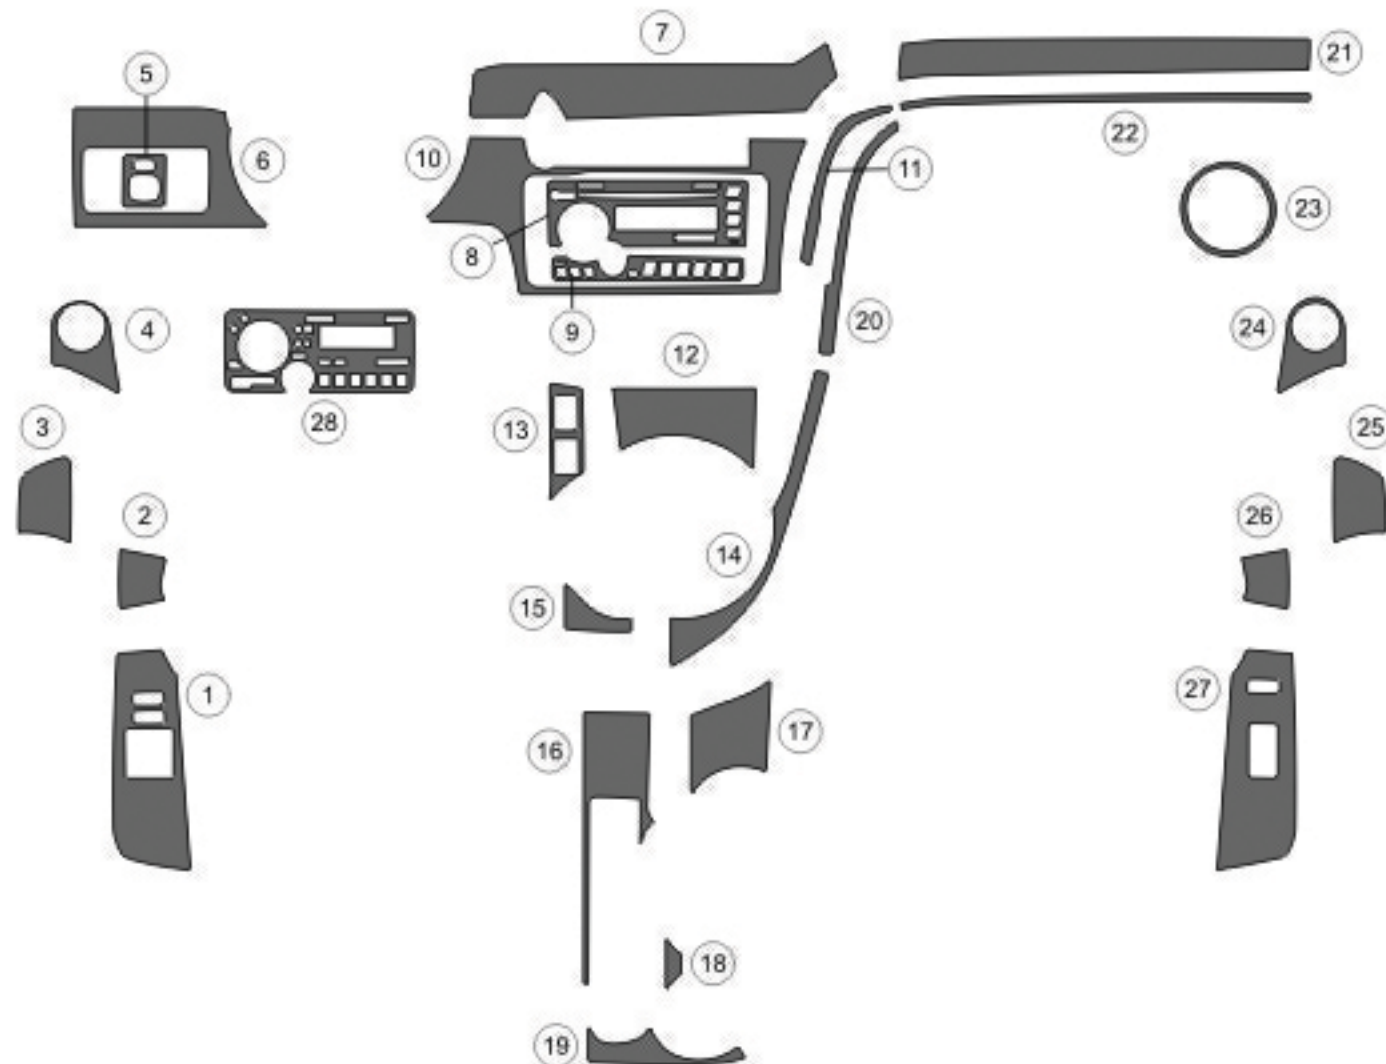

Scion Tc

WD1016A (28 pcs)

B&I PREMIUM DASH KIT (All parts included)

1. Driver DR switch
2. Driver DR switch
3. Driver DR pull
4. Driver DR speaker
5. Power mirror
6. Left of Speedo
7. Radio - top
8. Radio
9. Radio
10. Radio surround
11. Radio surround
12. Console - front
13. USB
14. Console
15. Console
16. Console
17. Cup holder
18. Cup holder
19. Cup holder
20. Glove box - left
21. Above glove box
22. Above glove box
23. Pass. vent
24. Pass. DR speaker
25. Pass. DR pull
26. Pass. DR pull
27. Pass. DR switch
28. Radio with bluetooth