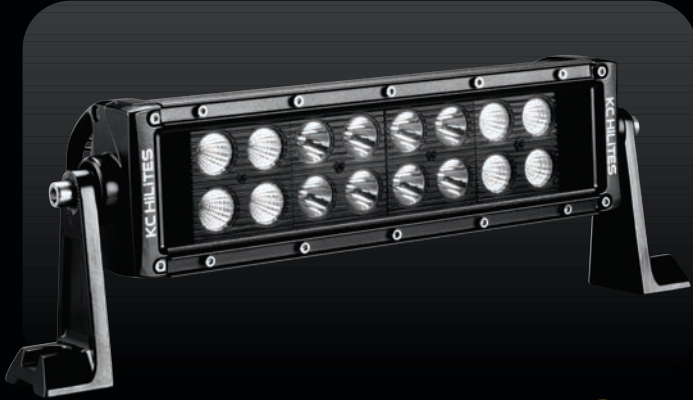

KC HiLITES

C-SERIES LED Light Bars

C-SERIES LIGHT BARS upto **288 Watt**

FEATURES

- 3w CREE XB-D-R3
- Extruded Aluminum Housings with Die-Cast Mounting Brackets
- Combo Beam: 12° Spot & 30° Spread
- 5000K Color Temperature
- On-Board Thermal Management
- 50,000 Hour Life
- IP67 Rated
- Includes Wiring Harness with Waterproof Connectors
- For Off-Road Use Only

DIMENSIONS

PHOTOMETRICS

KC C-SERIES LIGHT BARS 10"-50"

Part No.	Model/Description	Beam Pattern	No. of LEDs	Watts	Lumens	Dimensions				
						A	B	C	D	E
334	C10 - 10" LED Light Bar	Combo Spot / Spread	16	48	3,400	3.40"	3.09"	12.32"	11.38"	4.72"
335	C20 - 20" LED Light Bar	Combo Spot / Spread	36	108	7,600	3.40"	3.09"	22.88"	21.38"	4.72"
336	C30 - 30" LED Light Bar	Combo Spot / Spread	56	168	11,800	3.40"	3.09"	32.88"	31.38"	4.72"
337	C40 - 40" LED Light Bar	Combo Spot / Spread	76	228	16,000	3.40"	3.09"	42.88"	41.38"	4.72"
338	C50 - 50" LED Light Bar	Combo Spot / Spread	96	288	20,200	3.40"	3.09"	52.88"	51.38"	4.72"