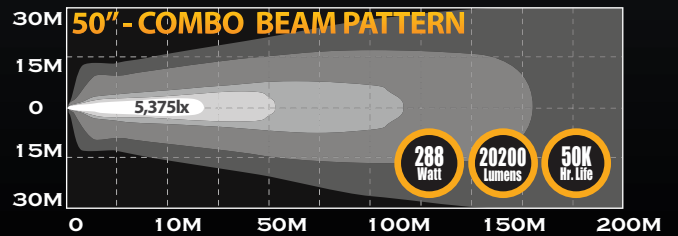

KC HiLITES

C-SERIES LED Light Bars

C-SERIES LIGHT BARS upto **288 Watt**

FEATURES

- 3w CREE XB-D-R3
- Extruded Aluminum Housings with Die-Cast Mounting Brackets
- Combo Beam: 12° Spot & 30° Spread
- 5000K Color Temperature
- On-Board Thermal Management
- 50,000 Hour Life
- IP67 Rated
- Includes Wiring Harness with Waterproof Connectors
- For Off-Road Use Only

DIMENSIONS

PHOTOMETRICS

KC C-SERIES LIGHT BARS 10"-50"

Part No.	Model/Description	Beam Pattern	No. of LEDs	Watts	Lumens	Dimensions				
						A	B	C	D	E
334	C10 - 10" LED Light Bar	Combo Spot / Spread	16	48	3,400	3.40"	3.09"	12.32"	11.38"	4.72"
335	C20 - 20" LED Light Bar	Combo Spot / Spread	36	108	7,600	3.40"	3.09"	22.88"	21.38"	4.72"
336	C30 - 30" LED Light Bar	Combo Spot / Spread	56	168	11,800	3.40"	3.09"	32.88"	31.38"	4.72"
337	C40 - 40" LED Light Bar	Combo Spot / Spread	76	228	16,000	3.40"	3.09"	42.88"	41.38"	4.72"
338	C50 - 50" LED Light Bar	Combo Spot / Spread	96	288	20,200	3.40"	3.09"	52.88"	51.38"	4.72"