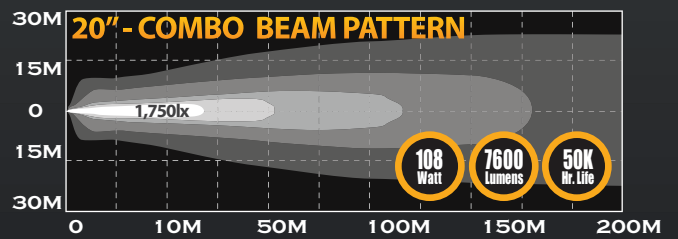

KC HiLITES

C-SERIES LED Light Bars

C-SERIES LIGHT BARS upto **288 Watt**

FEATURES

- 3w CREE XB-D-R3
- Extruded Aluminum Housings with Die-Cast Mounting Brackets
- Combo Beam: 12° Spot & 30° Spread
- 5000K Color Temperature
- On-Board Thermal Management
- 50,000 Hour Life
- IP67 Rated
- Includes Wiring Harness with Waterproof Connectors
- For Off-Road Use Only

DIMENSIONS

PHOTOMETRICS

KC C-SERIES LIGHT BARS 10"-50"

Part No.	Model/Description	Beam Pattern	No. of LEDs	Watts	Lumens	Dimensions				
						A	B	C	D	E
334	C10 - 10" LED Light Bar	Combo Spot / Spread	16	48	3,400	3.40"	3.09"	12.32"	11.38"	4.72"
335	C20 - 20" LED Light Bar	Combo Spot / Spread	36	108	7,600	3.40"	3.09"	22.88"	21.38"	4.72"
336	C30 - 30" LED Light Bar	Combo Spot / Spread	56	168	11,800	3.40"	3.09"	32.88"	31.38"	4.72"
337	C40 - 40" LED Light Bar	Combo Spot / Spread	76	228	16,000	3.40"	3.09"	42.88"	41.38"	4.72"
338	C50 - 50" LED Light Bar	Combo Spot / Spread	96	288	20,200	3.40"	3.09"	52.88"	51.38"	4.72"