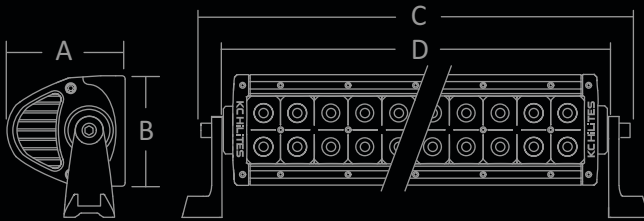

KC HiLITES

C-SERIES LED Light Bars

C-SERIES LIGHT BARS upto **288 Watt**

FEATURES

- 3w CREE XB-D-R3
- Extruded Aluminum Housings with Die-Cast Mounting Brackets
- Combo Beam: 12° Spot & 30° Spread
- 5000K Color Temperature
- On-Board Thermal Management
- 50,000 Hour Life
- IP67 Rated
- Includes Wiring Harness with Waterproof Connectors
- For Off-Road Use Only

DIMENSIONS

PHOTOMETRICS

KC C-SERIES LIGHT BARS 10"-50"

Part No.	Model/Description	Beam Pattern	No. of LEDs	Watts	Lumens	Dimensions				
						A	B	C	D	E
334	C10 - 10" LED Light Bar	Combo Spot / Spread	16	48	3,400	3.40"	3.09"	12.32"	11.38"	4.72"
335	C20 - 20" LED Light Bar	Combo Spot / Spread	36	108	7,600	3.40"	3.09"	22.88"	21.38"	4.72"
336	C30 - 30" LED Light Bar	Combo Spot / Spread	56	168	11,800	3.40"	3.09"	32.88"	31.38"	4.72"
337	C40 - 40" LED Light Bar	Combo Spot / Spread	76	228	16,000	3.40"	3.09"	42.88"	41.38"	4.72"
338	C50 - 50" LED Light Bar	Combo Spot / Spread	96	288	20,200	3.40"	3.09"	52.88"	51.38"	4.72"