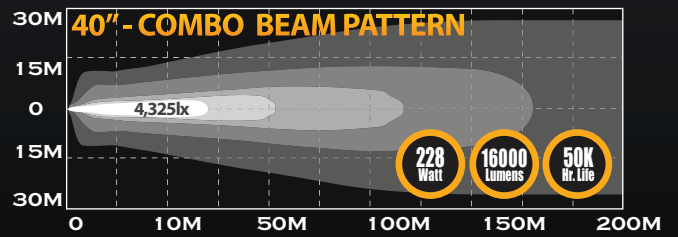

KC HiLITES

C-SERIES LED Light Bars

C-SERIES LIGHT BARS upto **288 Watt**

FEATURES

- 3w CREE XB-D-R3
- Extruded Aluminum Housings with Die-Cast Mounting Brackets
- Combo Beam: 12° Spot & 30° Spread
- 5000K Color Temperature
- On-Board Thermal Management
- 50,000 Hour Life
- IP67 Rated
- Includes Wiring Harness with Waterproof Connectors
- For Off-Road Use Only

DIMENSIONS

PHOTOMETRICS

KC C-SERIES LIGHT BARS 10"-50"

Part No.	Model/Description	Beam Pattern	No. of LEDs	Watts	Lumens	Dimensions				
						A	B	C	D	E
334	C10 - 10" LED Light Bar	Combo Spot / Spread	16	48	3,400	3.40"	3.09"	12.32"	11.38"	4.72"
335	C20 - 20" LED Light Bar	Combo Spot / Spread	36	108	7,600	3.40"	3.09"	22.88"	21.38"	4.72"
336	C30 - 30" LED Light Bar	Combo Spot / Spread	56	168	11,800	3.40"	3.09"	32.88"	31.38"	4.72"
337	C40 - 40" LED Light Bar	Combo Spot / Spread	76	228	16,000	3.40"	3.09"	42.88"	41.38"	4.72"
338	C50 - 50" LED Light Bar	Combo Spot / Spread	96	288	20,200	3.40"	3.09"	52.88"	51.38"	4.72"