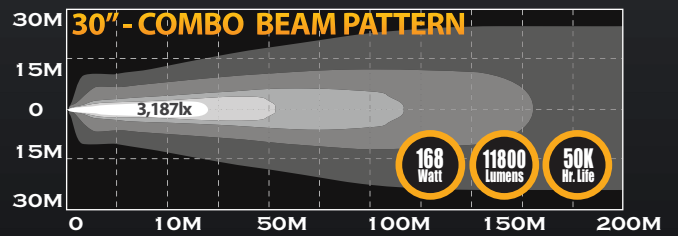

KC HiLITES

C-SERIES LED Light Bars

C-SERIES LIGHT BARS upto **288 Watt**

FEATURES

- 3w CREE XB-D-R3
- Extruded Aluminum Housings with Die-Cast Mounting Brackets
- Combo Beam: 12° Spot & 30° Spread
- 5000K Color Temperature
- On-Board Thermal Management
- 50,000 Hour Life
- IP67 Rated
- Includes Wiring Harness with Waterproof Connectors
- For Off-Road Use Only

DIMENSIONS

PHOTOMETRICS

KC C-SERIES LIGHT BARS 10"-50"

Part No.	Model/Description	Beam Pattern	No. of LEDs	Watts	Lumens	Dimensions				
						A	B	C	D	E
334	C10 - 10" LED Light Bar	Combo Spot / Spread	16	48	3,400	3.40"	3.09"	12.32"	11.38"	4.72"
335	C20 - 20" LED Light Bar	Combo Spot / Spread	36	108	7,600	3.40"	3.09"	22.88"	21.38"	4.72"
336	C30 - 30" LED Light Bar	Combo Spot / Spread	56	168	11,800	3.40"	3.09"	32.88"	31.38"	4.72"
337	C40 - 40" LED Light Bar	Combo Spot / Spread	76	228	16,000	3.40"	3.09"	42.88"	41.38"	4.72"
338	C50 - 50" LED Light Bar	Combo Spot / Spread	96	288	20,200	3.40"	3.09"	52.88"	51.38"	4.72"