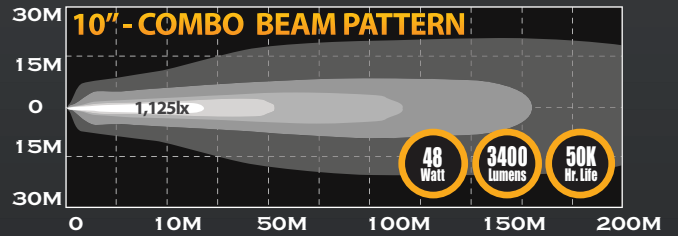

KC HiLITES

C-SERIES LED Light Bars

C-SERIES LIGHT BARS upto **288 Watt**

FEATURES

- 3w CREE XB-D-R3
- Extruded Aluminum Housings with Die-Cast Mounting Brackets
- Combo Beam: 12° Spot & 30° Spread
- 5000K Color Temperature
- On-Board Thermal Management
- 50,000 Hour Life
- IP67 Rated
- Includes Wiring Harness with Waterproof Connectors
- For Off-Road Use Only

DIMENSIONS

PHOTOMETRICS

KC C-SERIES LIGHT BARS 10"-50"

Part No.	Model/Description	Beam Pattern	No. of LEDs	Watts	Lumens	Dimensions				
						A	B	C	D	E
334	C10 - 10" LED Light Bar	Combo Spot / Spread	16	48	3,400	3.40"	3.09"	12.32"	11.38"	4.72"
335	C20 - 20" LED Light Bar	Combo Spot / Spread	36	108	7,600	3.40"	3.09"	22.88"	21.38"	4.72"
336	C30 - 30" LED Light Bar	Combo Spot / Spread	56	168	11,800	3.40"	3.09"	32.88"	31.38"	4.72"
337	C40 - 40" LED Light Bar	Combo Spot / Spread	76	228	16,000	3.40"	3.09"	42.88"	41.38"	4.72"
338	C50 - 50" LED Light Bar	Combo Spot / Spread	96	288	20,200	3.40"	3.09"	52.88"	51.38"	4.72"