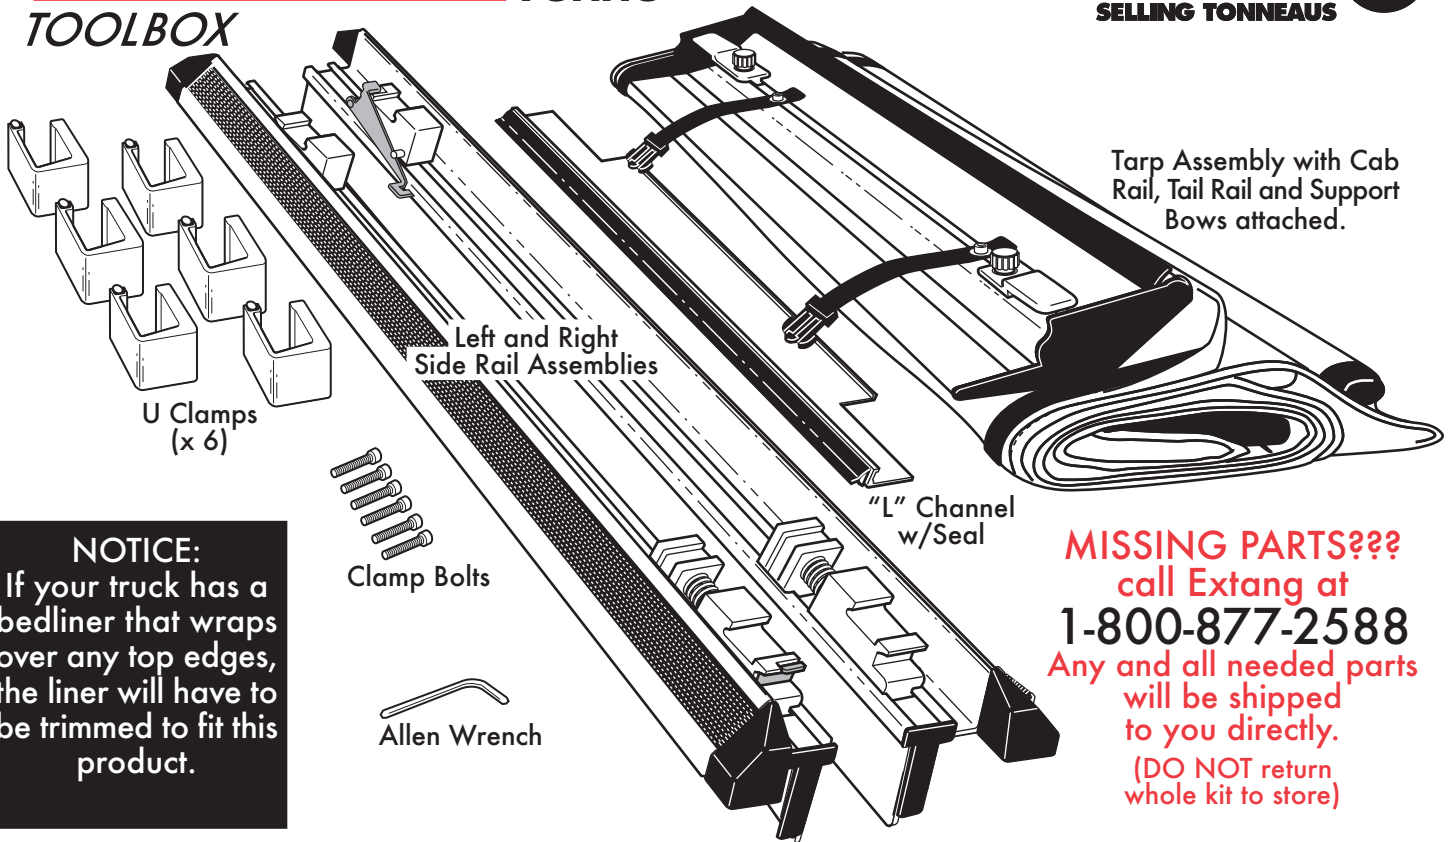

INSTALLATION SHEET

extang
 AMERICA'S BEST
 SELLING TONNEAUS

EXPRESS TOOLBOX TONNO

Tarp Assembly with Cab Rail, Tail Rail and Support Bows attached.

NOTICE:
 If your truck has a bedliner that wraps over any top edges, the liner will have to be trimmed to fit this product.