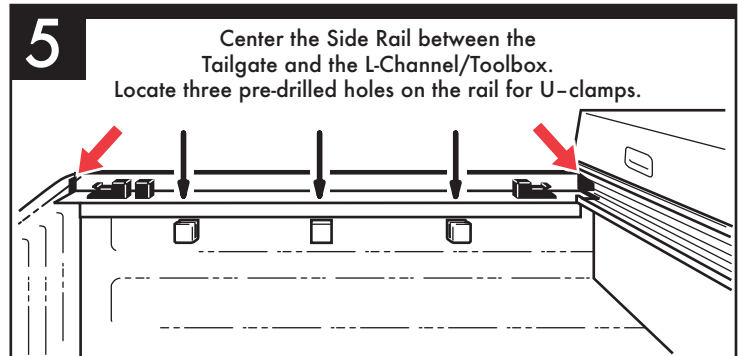

Extang Corporation
1901 E. Ellsworth Rd.
Ann Arbor, MI 48108
734 677-0444, Fax: 734 677-8409

Register your warranty at:
www.extang.com
Item No. 0233-1210RH Printed in U.S.A.