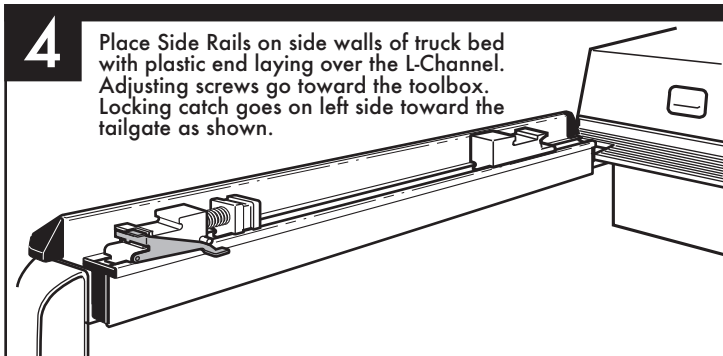

Extang Corporation
1901 E. Ellsworth Rd.
Ann Arbor, MI 48108
734 677-0444, Fax: 734 677-8409

Register your warranty at:
www.extang.com
Item No. 0233-1210RH Printed in U.S.A.