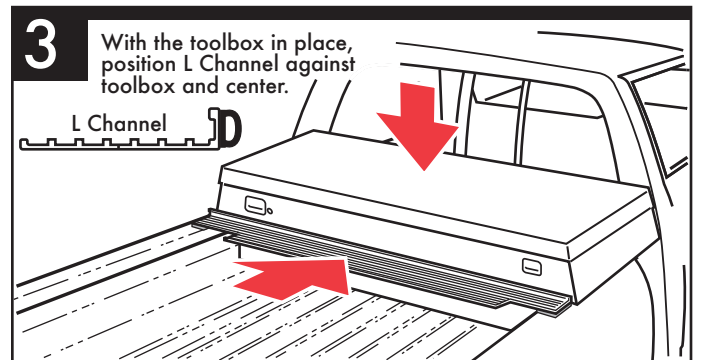

Extang Corporation
1901 E. Ellsworth Rd.
Ann Arbor, MI 48108
734 677-0444, Fax: 734 677-8409

Register your warranty at:
www.extang.com
Item No. 0233-1210RH Printed in U.S.A.